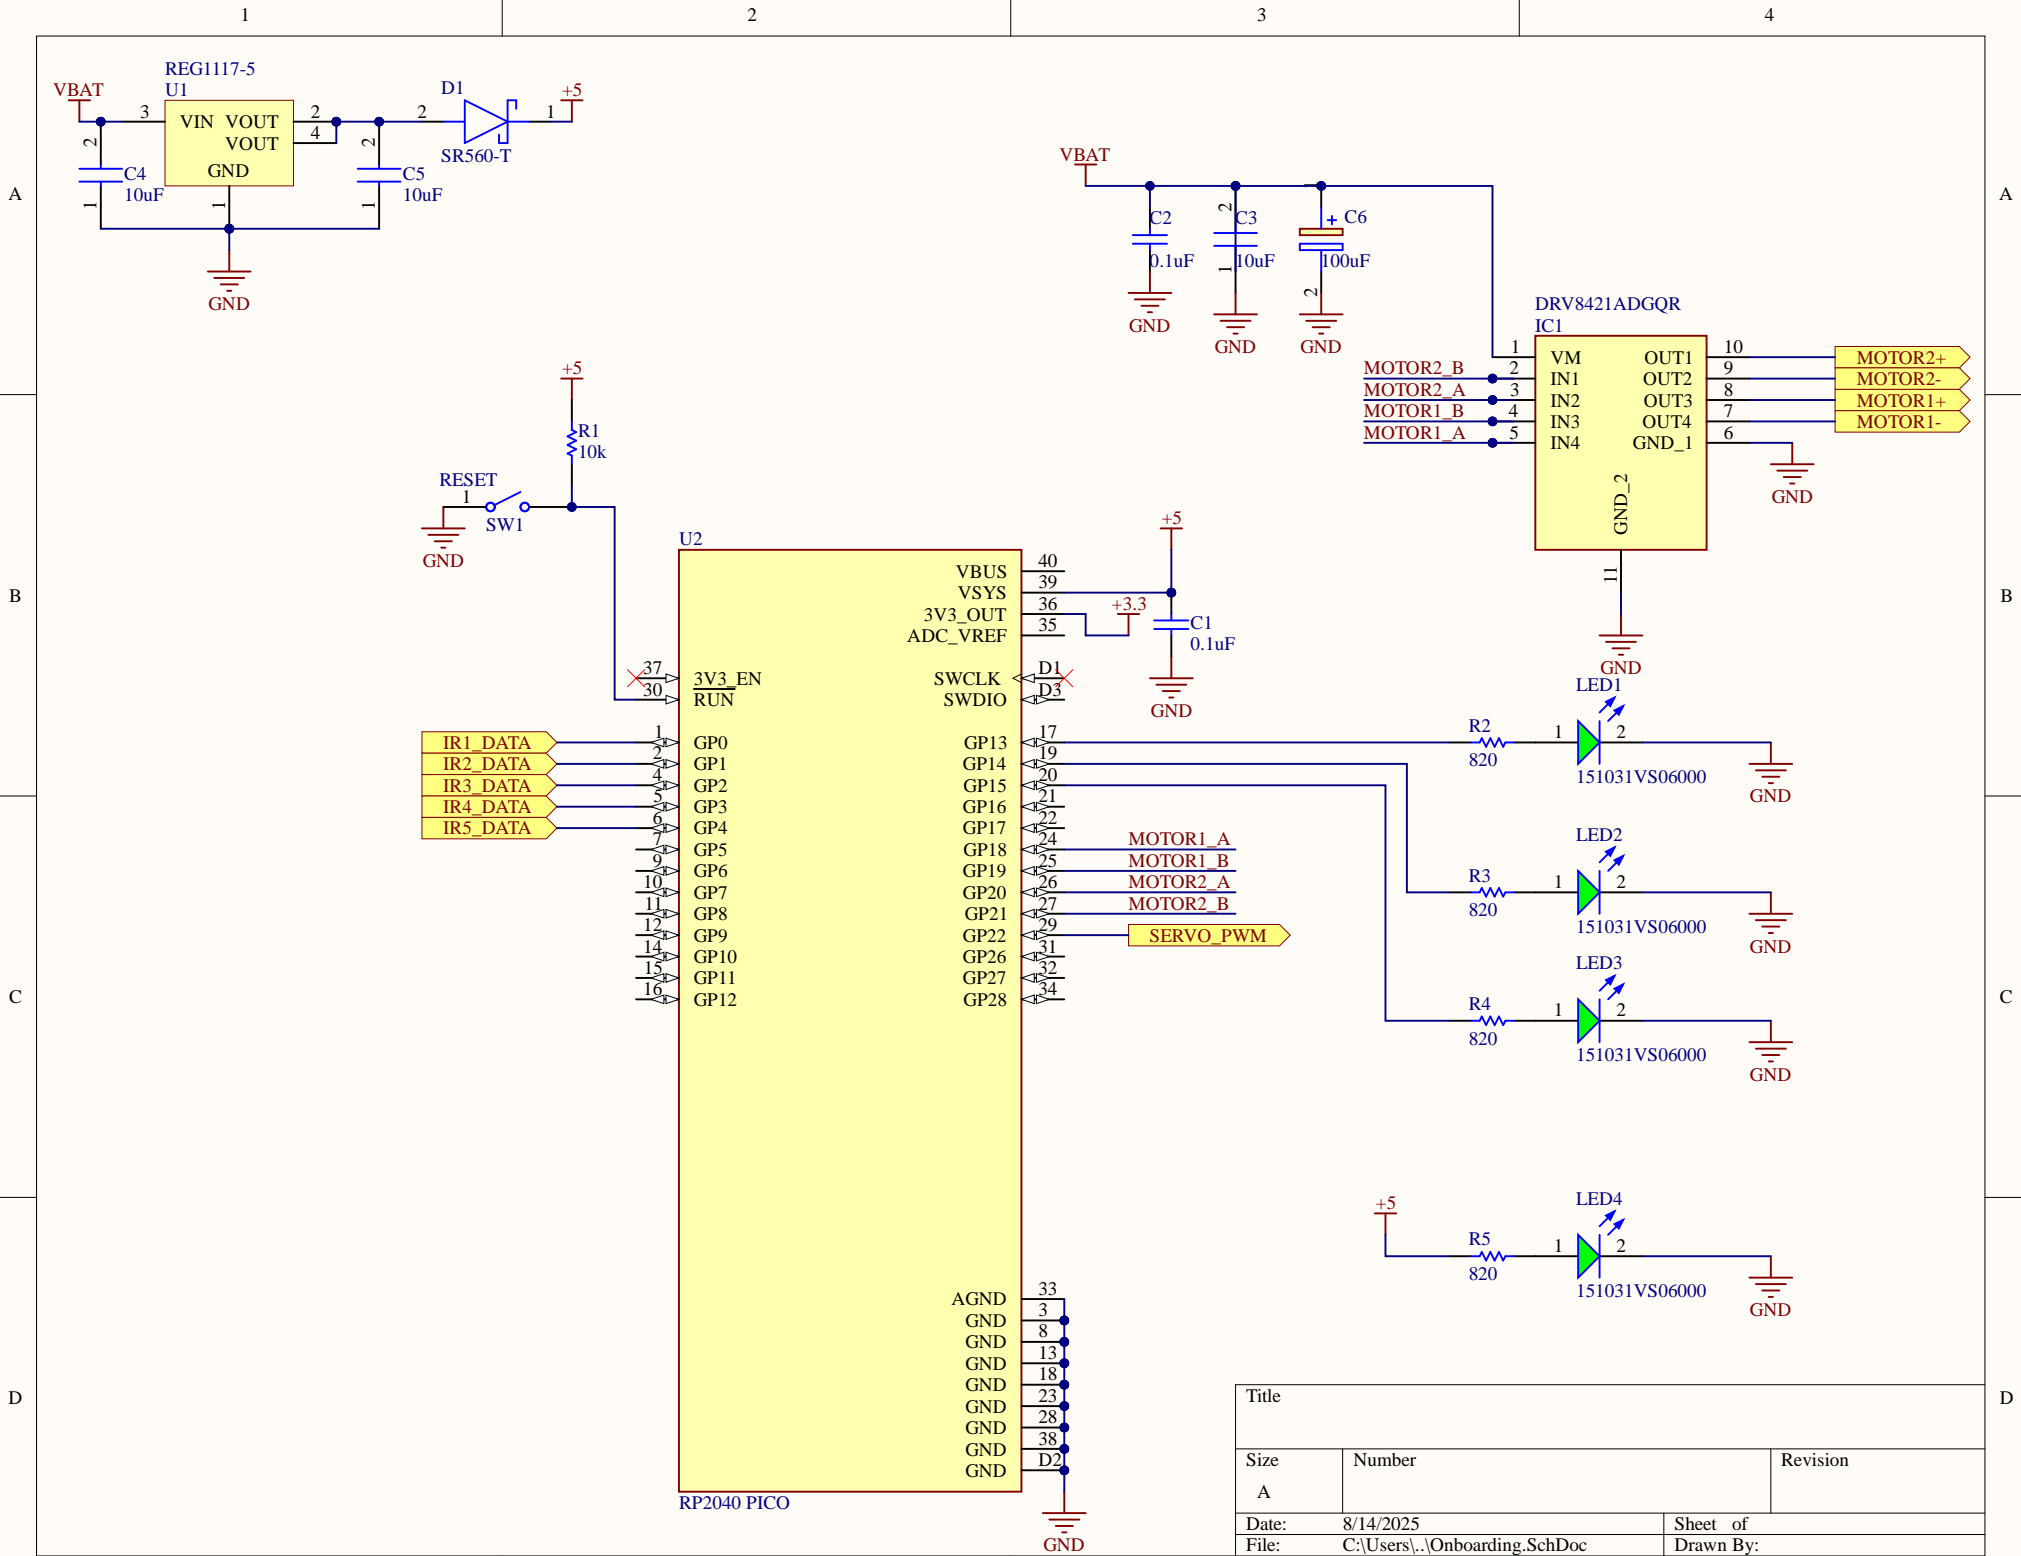

Title		
Size	Number	Revision
A		
Date:	8/14/2025	Sheet of
File:	C:\Users\...\Master.SchDoc	Drawn By:

Title		
Size	Number	Revision
A		
Date:	8/14/2025	Sheet of
File:	C:\Users\...\Onboarding_SchDoc	Drawn By:

IR Ports

Servo

Battery

Title		
Size	Number	Revision
A		
Date:	8/14/2025	Sheet of
File:	C:\Users\...\Interfaces.SchDoc	Drawn By: