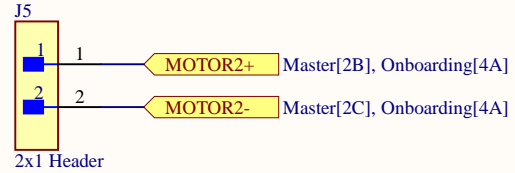

IR Ports

Servo

Battery

Title		
Size	Number	Revision
A		
Date:	8/14/2025	Sheet of
File:	C:\Users\...\Interfaces.SchDoc	Drawn By: