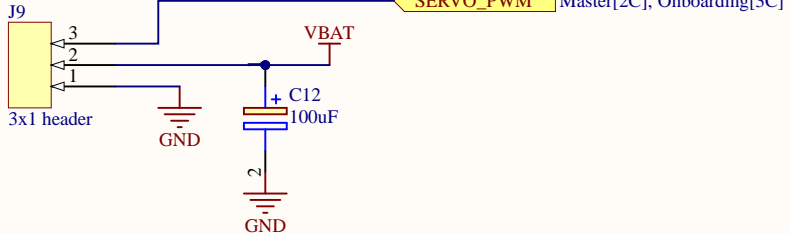

IR Ports

Servo

Battery

Title		
Size	Number	Revision
A		
Date:	8/14/2025	Sheet of
File:	C:\Users\...\Interfaces.SchDoc	Drawn By: