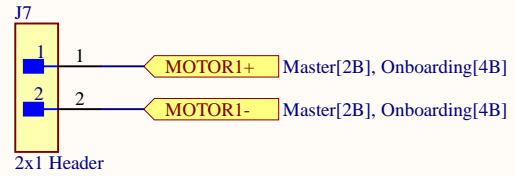

IR Ports

Servo

Battery

Title		
Size	Number	Revision
A		
Date:	8/14/2025	Sheet of
File:	C:\Users\...\Interfaces.SchDoc	Drawn By: